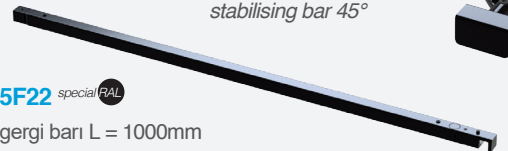

5F08 or 5F10 special RAL
gergi barı 45°
stabilising bar 45°

5F22 special RAL
gergi barı L = 1000mm
stabilising bar L = 1000mm