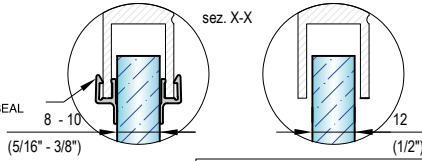

BF75
BF75-2 (2,5m)
BF75-5 (5m)
+ PCC16

BF45
BF45-2 (2,5m)
BF45-5 (5m)

5BN0

Not included

BF08

PCC16
GUARNIZIONE-PERFIL-SEAL
DICHTUNG-JOINT

BF75/5 5000 (196 7/8")

BF40/5 A max = 2300 (90 9/16")