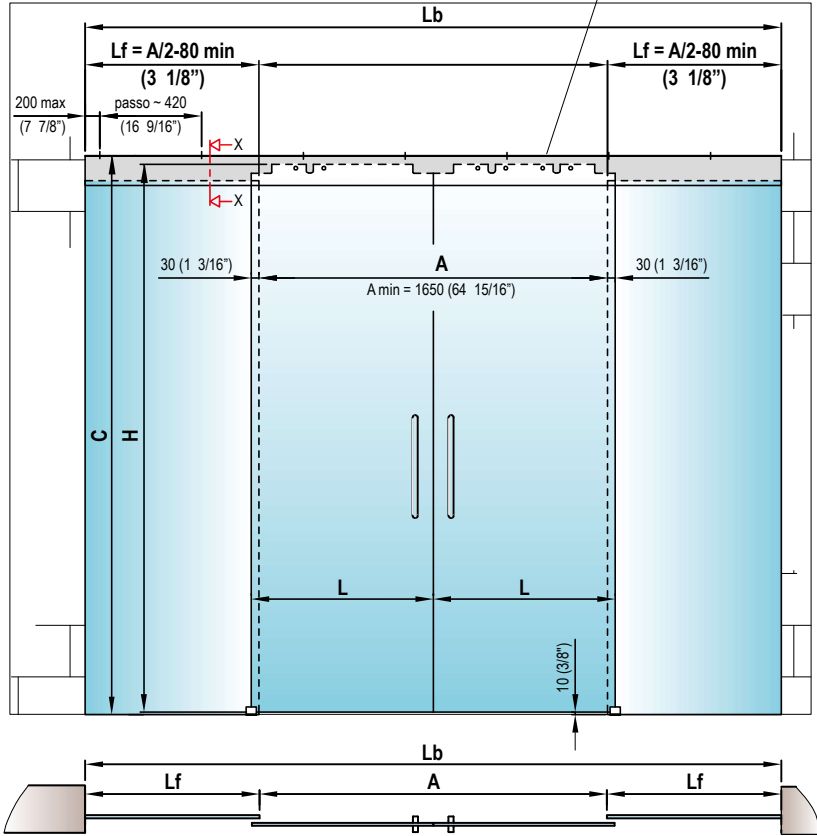

BF75/5 5000 (196 7/8")

BF40/5 A max = 2300 (90 9/16")

Grani di antisfilamento
Prisionero de anti desliziamento
Dowels which avoids the unthread
Stifte gegen Abziehen
Anti-dégond