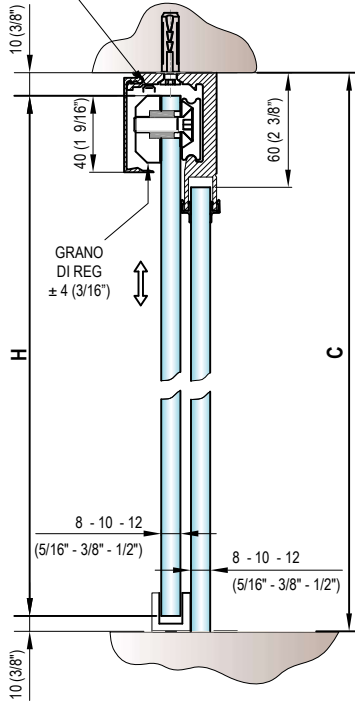

BF75/5 5000 (196 7/8")

BF40/5 A max = 2300 (90 9/16")

Grani di antisfilamento
Prisionero de anti desliziamento
Dowels which avoids the unthread
Stifte gegen Abziehen
Anti-dégond