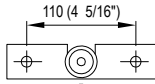

BF75/5 5000 (196 7/8")

BF40/5 A max = 2300 (90 9/16")

Grani di antisfilamento
Prisionero de anti desliziamento
Dowels which avoids the unthread
Stifte gegen Abziehen
Anti-dégond