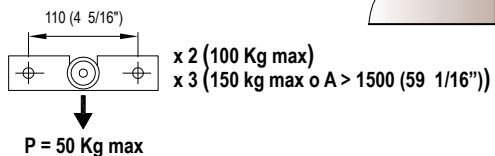

BF45
BF45-2 (2,5m)
BF45-5 (5m)

5BN0

Not included

BF07

BF75/2 2500 (98 7/16")
 BF75/5 5000 (196 7/8")

BF40/5 A max = 1100 (43 5/16")
 A max = 2300 (90 9/16")

Grani di antisfilamento
 Prisonero de anti deslaziamento
 Dowels which avoids the unthread
 Stifte gegen Abziehen
 Anti-dégond