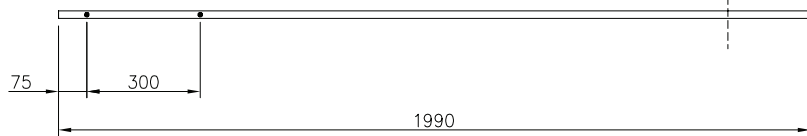

• Kit Hip-zac - Paroi de baignoire de 1000 à 2000mm. Section ronde.

HIP-ZAC system

BZ09K

composto da / composed of

2 x BZ10

1 x BZ30

2 x BZ90

2 x BZ70

+

BZ0K49

composto da / composed of

1 x BZ49

1 x BZ59

BZ09

HIP-ZAC system

① D.20x2