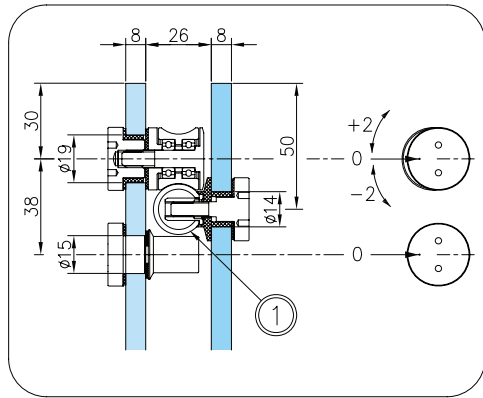

• Kit Hip-zac - Paroi de baignoire de 1000 à 2000mm. Section ronde.

HIP-ZAC system

BZ09K

composto da / composed of

2 x BZ10

1 x BZ30

2 x BZ90

2 x BZ70

+

BZ0K49

composto da / composed of

1 x BZ49

1 x BZ59

BZ09

HIP-ZAC system

① D.20x2