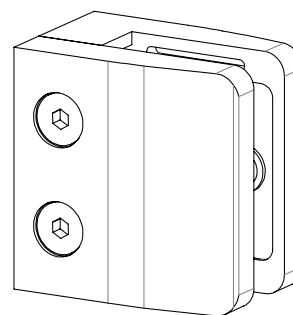

# 490W10

- Morsetto quadro 55x55. In acciaio inox Aisi 316
- Abrazadera cuadrada 55x55. En acero Aisi 316.
- Squared clamp 55x55. In stainless steel Aisi 316.
- Rechteckiger Glasklemmhalter 55x55. Edelstahl Aisi 316.
- Pince carrée 55x55 en inox 316.

## Compreso / Included

### Corpo morsetto / Clamp Body

490W10

+

Da ordinare in base allo spessore del vetro  
To be purchased according to the glass thickness