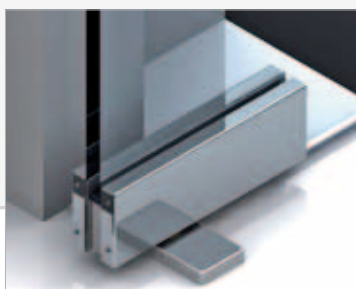

(100E 10NFA)

Possibile personalizzare i colori *Colors can be customized*