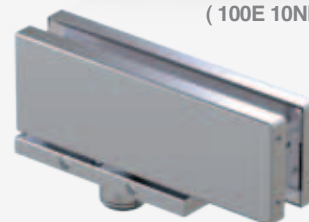

The our hydraulic hinges got TÜV certification EN 1154 that levels them to all intents and purposes to floor springs, even if they have a higher performance (over 90% for the hinges vs 50-60% of traditional floor springs).

Piastrine di fissaggio disponibili per tutta la serie Biloba UNICA
Fixing plates available for the complete series of Biloba Unica

- 1) **Piastrina STANDARD**
Standard plate

(100E 10NF)

- 2) **Novità New**
Piastrina QUADRA
Squared plate