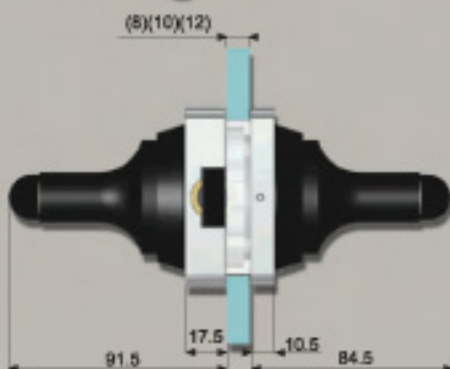

Cerniera Cod. 8664

HOPPE HCS - BASED ITEMS

Colcom has re-interpreted Hoppe HCS handle according to its own style. The result is a solid lock with reduced dimensions, but with increased flexibility and possibility of personalization concerning both finish and technical features. Together with its matching hinge, which completes the set, it offers a neat, simple and very functional furnishing solution.

Art. 6731 + 6736

Art. 6736